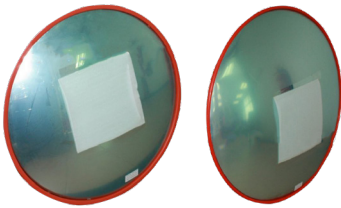

METAL BOLLARD C/W HOOK

CODE	SIZE	WEIGHT
MBH0062H	Ø 76 x H820mm	5.1kgs / pc

WHEEL CLAMP BIG

CODE	SIZE	WEIGHT
WCB0076	14" - 20"	16kgs / pc

WHEEL CLAMP

CODE	SIZE	WEIGHT
WCB0077	3" - 10"	2.2kgs / pc

INDOOR CONVEX MIRROR C/W BRACKET

CODE	SIZE	WEIGHT
ICM0078 B	Ø 600mm	2.5kgs / pc

OUTDOOR CONVEX MIRROR C/W BRACKET (CAP)

CODE	SIZE	WEIGHT
OCM0079 B	Ø 600mm	2.5kgs / pc
OCM0080 C	Ø 800mm	5.5kgs / pc
OCM0081 D	Ø 1000mm	

OUTDOOR STAINLESS STEEL CONVEX MIRROR C/W BRACKET