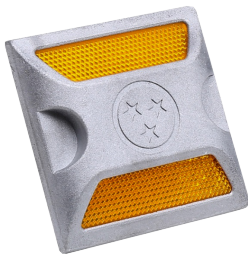

UNISAFE TRAFFIC CONTROL SYSTEM - BARRIER & OTHERS

EXPANDABLE BARRIER

CODE	SIZE	WEIGHT
EBR0101 BR	L2500 x W390 x H960mm	3kgs / pc

EXPANDABLE BARRIER YELLOW

CODE	SIZE	WEIGHT
EPDBR0102 B	L4000 x W300 x H1000mm	17kgs / pc
EPDBR0103 R	L 300 x W300 x H1000mm	

ALUMINIUM ROAD STUD

CODE	SIZE	WEIGHT
ANRS0104	L100 x W100 x T20mm	0.22kgs / pc

CAR PARK RING

CODE	SIZE	WEIGHT
CPR0105 R	ID 90mm x OD 140mm	0.08kgs / pc

STRING DELINEATOR FLUCRESCENT RED

CODE	SIZE	WEIGHT
SD0106 SD	L59 mtr	1kgs / roll