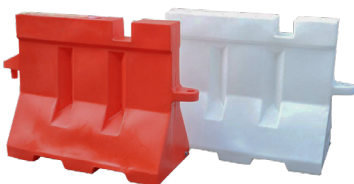

ROAD BARRIER WHITE / RED

CODE	SIZE	WEIGHT
RB0100 R	L1200 x W500 x H800mm	10kgs / pc